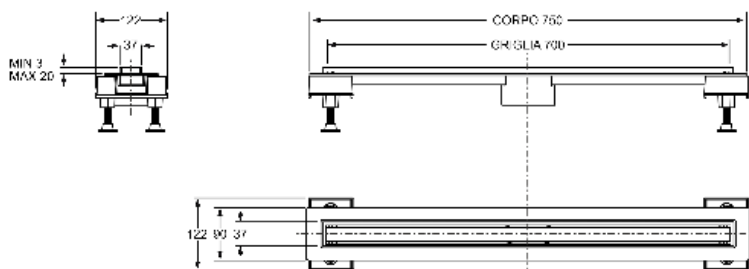

6825KX70S

Mixage - Central drain L 70 cm

"CANALISSIMA" shower and floor channel. Including tileable PMMA grid with AISI 316 insert

Technical data sheet

Specific description	"MIXAGE" adjustable tileable grid with ABS frame and STAINLESS STEEL AISI316 insert, including "SOGLIOLA" trap and waterproof material
Material	STAINLESS STEEL AISI316 + ABS
Color	SATINATED + TRANSPARENT
Application	For shower and floor drains

Logistics information

Product weight (kg)	0
Quantity in carton	1
Carton Size (cm)	130x28x28
Carton Volume (m³)	0,010
Quantity on a pallet	60
EAN13	8030575041216

Double face

LO SCARICO MIMETIZZATO
CAMOUFLAGED DRAIN