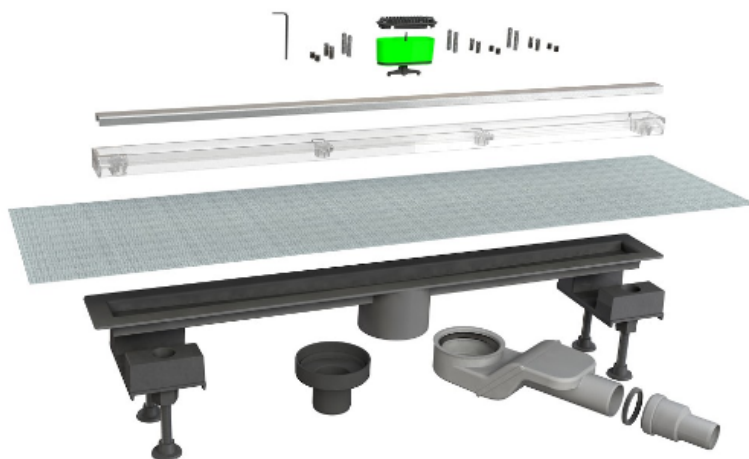

6825KX70S

Mixage - Central drain L 70 cm

"CANALISSIMA" shower and floor channel. Including tileable PMMA grid with AISI 316 insert

Technical data sheet

Specific description	"MIXAGE" adjustable tileable grid with ABS frame and STAINLESS STEEL AISI316 insert, including "SOGLIOLA" trap and waterproof material
Material	STAINLESS STEEL AISI316 + ABS
Color	SATINATED + TRANSPARENT
Application	For shower and floor drains

Logistics information

Product weight (kg)	0
Quantity in carton	1
Carton Size (cm)	130x28x28
Carton Volume (m³)	0,010
Quantity on a pallet	60
EAN13	8030575041216

Double face

LO SCARICO MIMETIZZATO
CAMOUFLAGED DRAIN