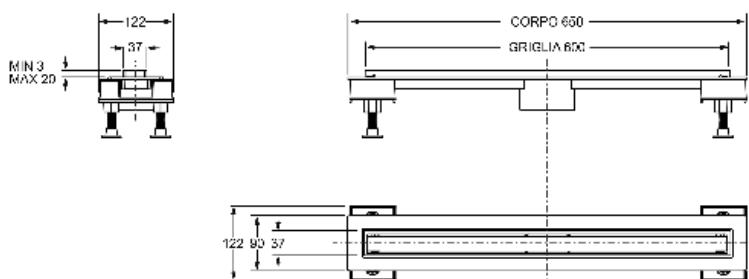

6825KX60S

Mixage - Central drain L 60 cm

"CANALISSIMA" shower and floor channel. Including tileable PMMA grid with AISI 316 insert

Technical data sheet

| | |
|-----------------------------|--|
| Specific description | "MIXAGE" adjustable tileable grid with ABS frame and STAINLESS STEEL AISI316 insert, including "SOGLIOLA" trap and waterproof material |
| Material | STAINLESS STEEL AISI316 + ABS |
| Color | SATINATED + TRANSPARENT |
| Application | For shower and floor drains |

Logistics information

| | |
|--------------------------------------|---------------|
| Product weight (kg) | 0 |
| Quantity in carton | 1 |
| Carton Size (cm) | 130x28x28 |
| Carton Volume (m³) | 0,010 |
| Quantity on a pallet | 60 |
| EAN13 | 8030575041209 |