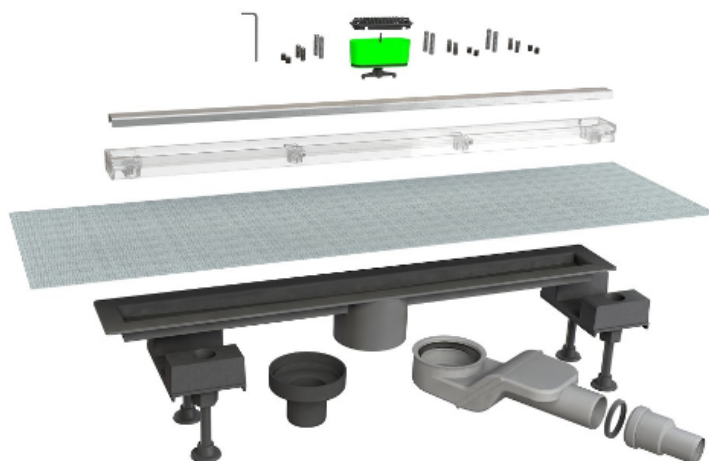

6825KX60S

Mixage - Central drain L 60 cm

"CANALISSIMA" shower and floor channel. Including tileable PMMA grid with AISI 316 insert

Technical data sheet

| | |
|-----------------------------|--|
| Specific description | "MIXAGE" adjustable tileable grid with ABS frame and STAINLESS STEEL AISI316 insert, including "SOGLIOLA" trap and waterproof material |
| Material | STAINLESS STEEL AISI316 + ABS |
| Color | SATINATED + TRANSPARENT |
| Application | For shower and floor drains |

Double face

LO SCARICO MIMETIZZATO
CAMOUFLAGED DRAIN

La Bonomini srl si riserva il diritto di modifica senza preavviso. Ogni riproduzione, anche parziale, è severamente vietata.

The company Bonomini srl reserves the right to make modifications without prior notice. Any reproduction, even partial, is strictly prohibited.