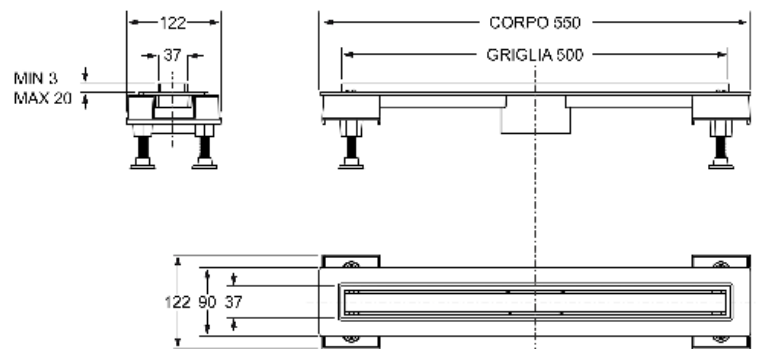

6825KX50S

Mixage - Central drain L 50 cm

"CANALISSIMA" shower and floor channel. Including tileable PMMA grid with AISI 316 insert

Technical data sheet

Specific description	"MIXAGE" adjustable tileable grid with ABS frame and STAINLESS STEEL AISI316 insert, including "SOGLIOLA" trap and waterproof material
Material	STAINLESS STEEL AISI316 + ABS
Color	SATINATED + TRANSPARENT
Application	For shower and floor drains

Logistics information

Product weight (kg)	0
Quantity in carton	1
Carton Size (cm)	100x34x34
Carton Volume (m³)	0,010
Quantity on a pallet	84
EAN13	8030575041193

Double face

LO SCARICO MIMETIZZATO
CAMOUFLAGED DRAIN