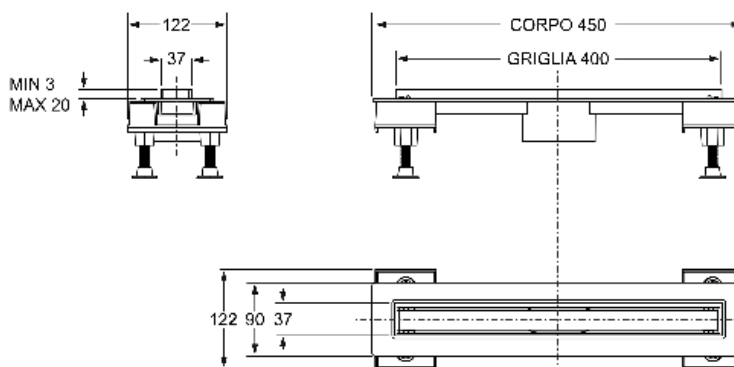

6825KX40S

Mixage - Central drain L 40 cm

"CANALISSIMA" shower and floor channel. Including tileable PMMA grid with AISI 316 insert

Technical data sheet

Specific description	"MIXAGE" adjustable tileable grid with ABS frame and STAINLESS STEEL AISI316 insert, including "SOGLIOLA" trap and waterproof material
Material	STAINLESS STEEL AISI316 + ABS
Color	SATINATED + TRANSPARENT
Application	For shower and floor drains

Logistics information

Product weight (kg)	0
Quantity in carton	1
Carton Size (cm)	100x34x34
Carton Volume (m³)	0,009
Quantity on a pallet	84
EAN13	8030575041186

Double face

LO SCARICO MIMETIZZATO
CAMOUFLAGED DRAIN