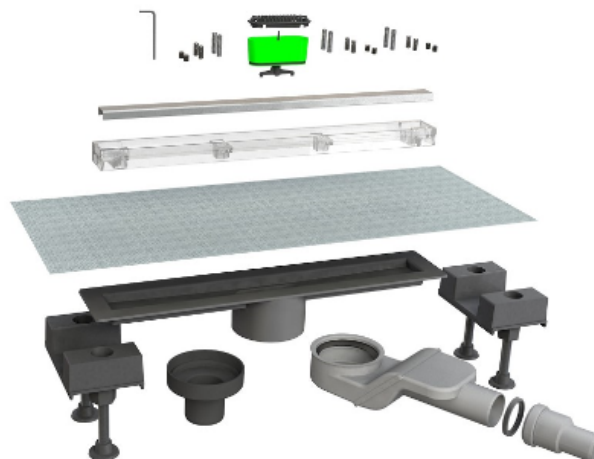

6825KX40S

Mixage - Central drain L 40 cm

"CANALISSIMA" shower and floor channel. Including tileable PMMA grid with AISI 316 insert

Technical data sheet

Specific description	"MIXAGE" adjustable tileable grid with ABS frame and STAINLESS STEEL AISI316 insert, including "SOGLIOLA" trap and waterproof material
Material	STAINLESS STEEL AISI316 + ABS
Color	SATINATED + TRANSPARENT
Application	For shower and floor drains

Logistics information

Product weight (kg)	0
Quantity in carton	1
Carton Size (cm)	100x34x34
Carton Volume (m³)	0,009
Quantity on a pallet	84
EAN13	8030575041186

Double face

LO SCARICO MIMETIZZATO
CAMOUFLAGED DRAIN