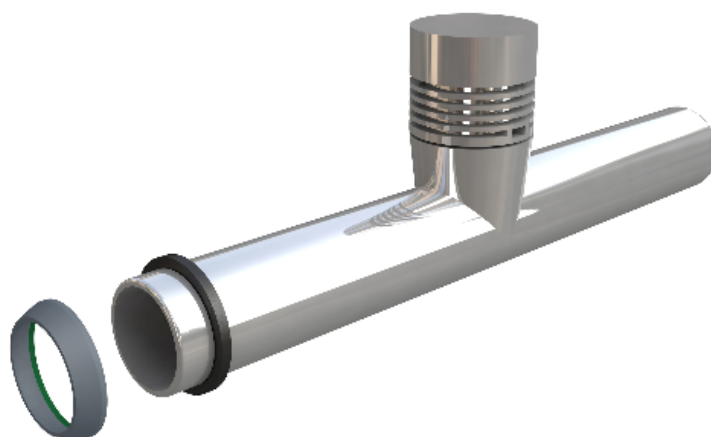

0720AB32B7

Chrome plated - Chrome-plated pipe. Ø
32 x 200 mm

Venting valve, chrome plated version

Technical data sheet

Specific description	Chrome-plated pipe. Ø 32 x 200 mm
Material	ABS
Color	CHROME PLATED
Application	To connect to the siphon