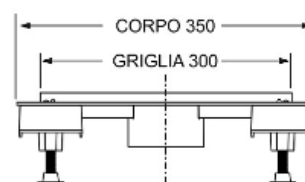

6825KX30S

Mixage - Central drain L 30 cm

"CANALISSIMA" shower and floor channel. Including tileable PMMA grid with AISI 316 insert

Technical data sheet

Specific description	"MIXAGE" adjustable tileable grid with ABS frame and STAINLESS STEEL AISI316 insert, including "SOGLIOLA" trap and waterproof material
Material	STAINLESS STEEL AISI316 + ABS
Color	SATINATED + TRANSPARENT
Application	For shower and floor drains

Logistics information

Product weight (kg)	0
Quantity in carton	1
Carton Size (cm)	100x34x34
Carton Volume (m³)	0,009
Quantity on a pallet	84
EAN13	8030575041179

LO SCARICO MIMETIZZATO
CAMOUFLAGED DRAIN

Double face