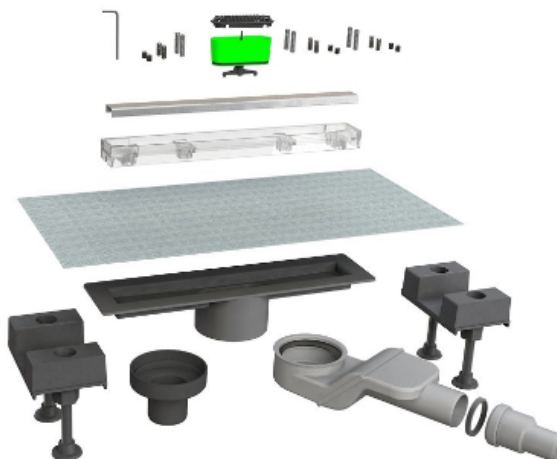

6825KX30S

Mixage - Central drain L 30 cm

"CANALISSIMA" shower and floor channel. Including tileable PMMA grid with AISI 316 insert

Technical data sheet

Specific description	"MIXAGE" adjustable tileable grid with ABS frame and STAINLESS STEEL AISI316 insert, including "SOGLIOLA" trap and waterproof material
Material	STAINLESS STEEL AISI316 + ABS
Color	SATINATED + TRANSPARENT
Application	For shower and floor drains

Logistics information

Product weight (kg)	0
Quantity in carton	1
Carton Size (cm)	100x34x34
Carton Volume (m³)	0,009
Quantity on a pallet	84
EAN13	8030575041179

LO SCARICO MIMETIZZATO
CAMOUFLAGED DRAIN

Double face