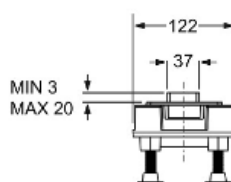

6825KX30S

Mixage - Central drain L 30 cm

"CANALISSIMA" shower and floor channel. Including tileable PMMA grid with AISI 316 insert

Technical data sheet

Specific description	"MIXAGE" adjustable tileable grid with ABS frame and STAINLESS STEEL AISI316 insert, including "SOGLIOLA" trap and waterproof material
Material	STAINLESS STEEL AISI316 + ABS
Color	SATINATED + TRANSPARENT
Application	For shower and floor drains

Logistics information

Product weight (kg)	0
Quantity in carton	1
Carton Size (cm)	100x34x34
Carton Volume (m³)	0,009
Quantity on a pallet	84
EAN13	8030575041179

LO SCARICO MIMETIZZATO
CAMOUFLAGED DRAIN

Double face