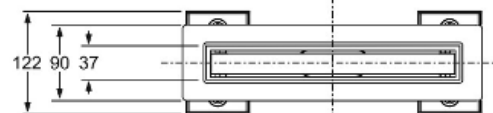

6825KX30S

Mixage - Central drain L 30 cm

"CANALISSIMA" shower and floor channel. Including tileable PMMA grid with AISI 316 insert

Technical data sheet

Specific description	"MIXAGE" adjustable tileable grid with ABS frame and STAINLESS STEEL AISI316 insert, including "SOGLIOLA" trap and waterproof material
Material	STAINLESS STEEL AISI316 + ABS
Color	SATINATED + TRANSPARENT
Application	For shower and floor drains

Logistics information

Product weight (kg)	0
Quantity in carton	1
Carton Size (cm)	100x34x34
Carton Volume (m³)	0,009
Quantity on a pallet	84
EAN13	8030575041179

LO SCARICO MIMETIZZATO
CAMOUFLAGED DRAIN

Double face