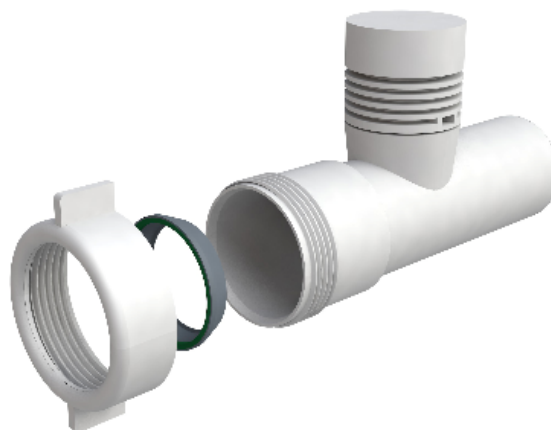

0720AB64Bo

White - Outlet \varnothing 40x140 mm, female connection \varnothing 40 - 1"1/2

Venting valve, white version

Technical data sheet

Specific description	White pipe
Material	ABS
Color	WHITE
Application	To connect to the siphon