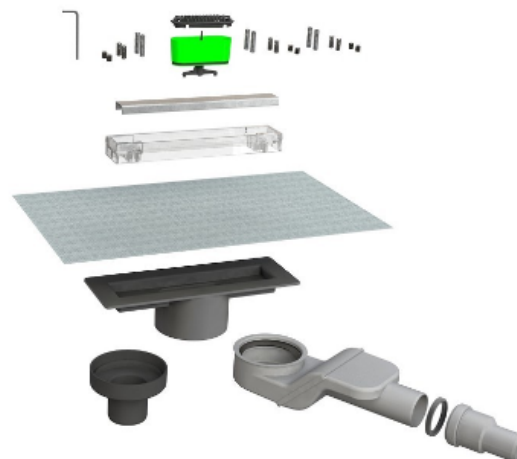

6825KX20S

Mixage - Central drain L 20 cm

"CANALISSIMA" shower and floor channel. Including tileable PMMA grid with AISI 316 insert

Technical data sheet

Specific description	"MIXAGE" adjustable tileable grid with ABS frame and STAINLESS STEEL AISI316 insert, including "SOGLIOLA" trap and waterproof material
Material	STAINLESS STEEL AISI316 + ABS
Color	SATINATED + TRANSPARENT
Application	For shower and floor drains

Logistics information

Product weight (kg)	0
Quantity in carton	1
Carton Size (cm)	100x34x34
Carton Volume (m³)	0,009
Quantity on a pallet	84
EAN13	8030575041179

LO SCARICO MIMETIZZATO
CAMOUFLAGED DRAIN

Double face