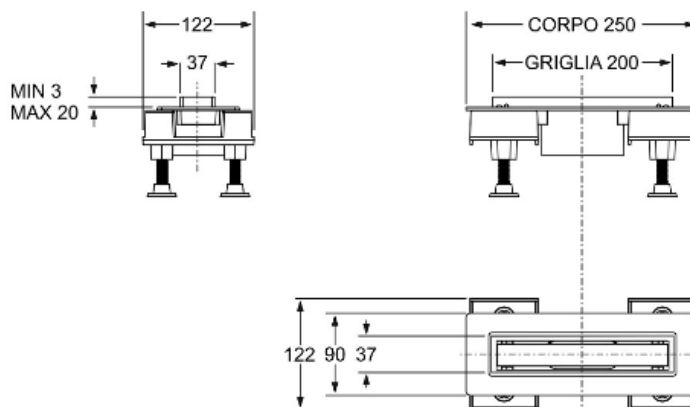

6825KX20S

Mixage - Central drain L 20 cm

"CANALISSIMA" shower and floor channel. Including tileable PMMA grid with AISI 316 insert

Technical data sheet

Specific description	"MIXAGE" adjustable tileable grid with ABS frame and STAINLESS STEEL AISI316 insert, including "SOGLIOLA" trap and waterproof material
Material	STAINLESS STEEL AISI316 + ABS
Color	SATINATED + TRANSPARENT
Application	For shower and floor drains

Logistics information

Product weight (kg)	0
Quantity in carton	1
Carton Size (cm)	100x34x34
Carton Volume (m³)	0,009
Quantity on a pallet	84
EAN13	8030575041179

LO SCARICO MIMETIZZATO
CAMOUFLAGED DRAIN

Double face