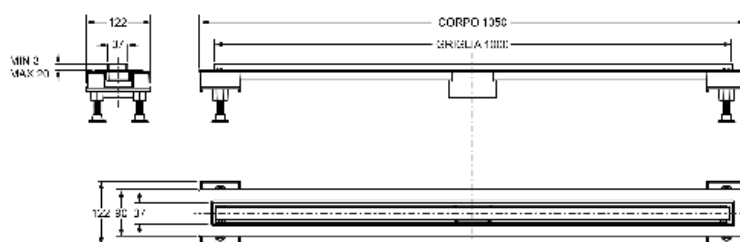

6825KX100S

Mixage - Central drain L 100 cm

"CANALISSIMA" shower and floor channel. Including tileable PMMA grid with AISI 316 insert

Technical data sheet

Specific description	"MIXAGE" adjustable tileable grid with ABS frame and STAINLESS STEEL AISI316 insert, including "SOGLIOLA" trap and waterproof material
Material	STAINLESS STEEL AISI316 + ABS
Color	SATINATED + TRANSPARENT
Application	For shower and floor drains

Logistics information

Product weight (kg)	0
Quantity in carton	1
Carton Size (cm)	130x28x28
Carton Volume (m³)	0,013
Quantity on a pallet	60
EAN13	8030575041247

Double face

LO SCARICO MIMETIZZATO
CAMOUFLAGED DRAIN