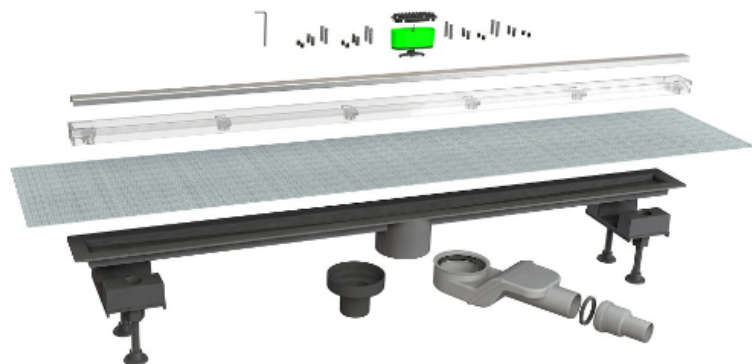

6825KX100S

Mixage - Central drain L 100 cm

"CANALISSIMA" shower and floor channel. Including tileable PMMA grid with AISI 316 insert

Technical data sheet

Specific description	"MIXAGE" adjustable tileable grid with ABS frame and STAINLESS STEEL AISI316 insert, including "SOGLIOLA" trap and waterproof material
Material	STAINLESS STEEL AISI316 + ABS
Color	SATINATED + TRANSPARENT
Application	For shower and floor drains

Logistics information

Product weight (kg)	0
Quantity in carton	1
Carton Size (cm)	130x28x28
Carton Volume (m³)	0,013
Quantity on a pallet	60
EAN13	8030575041247

Double face

LO SCARICO MIMETIZZATO
CAMOUFLAGED DRAIN